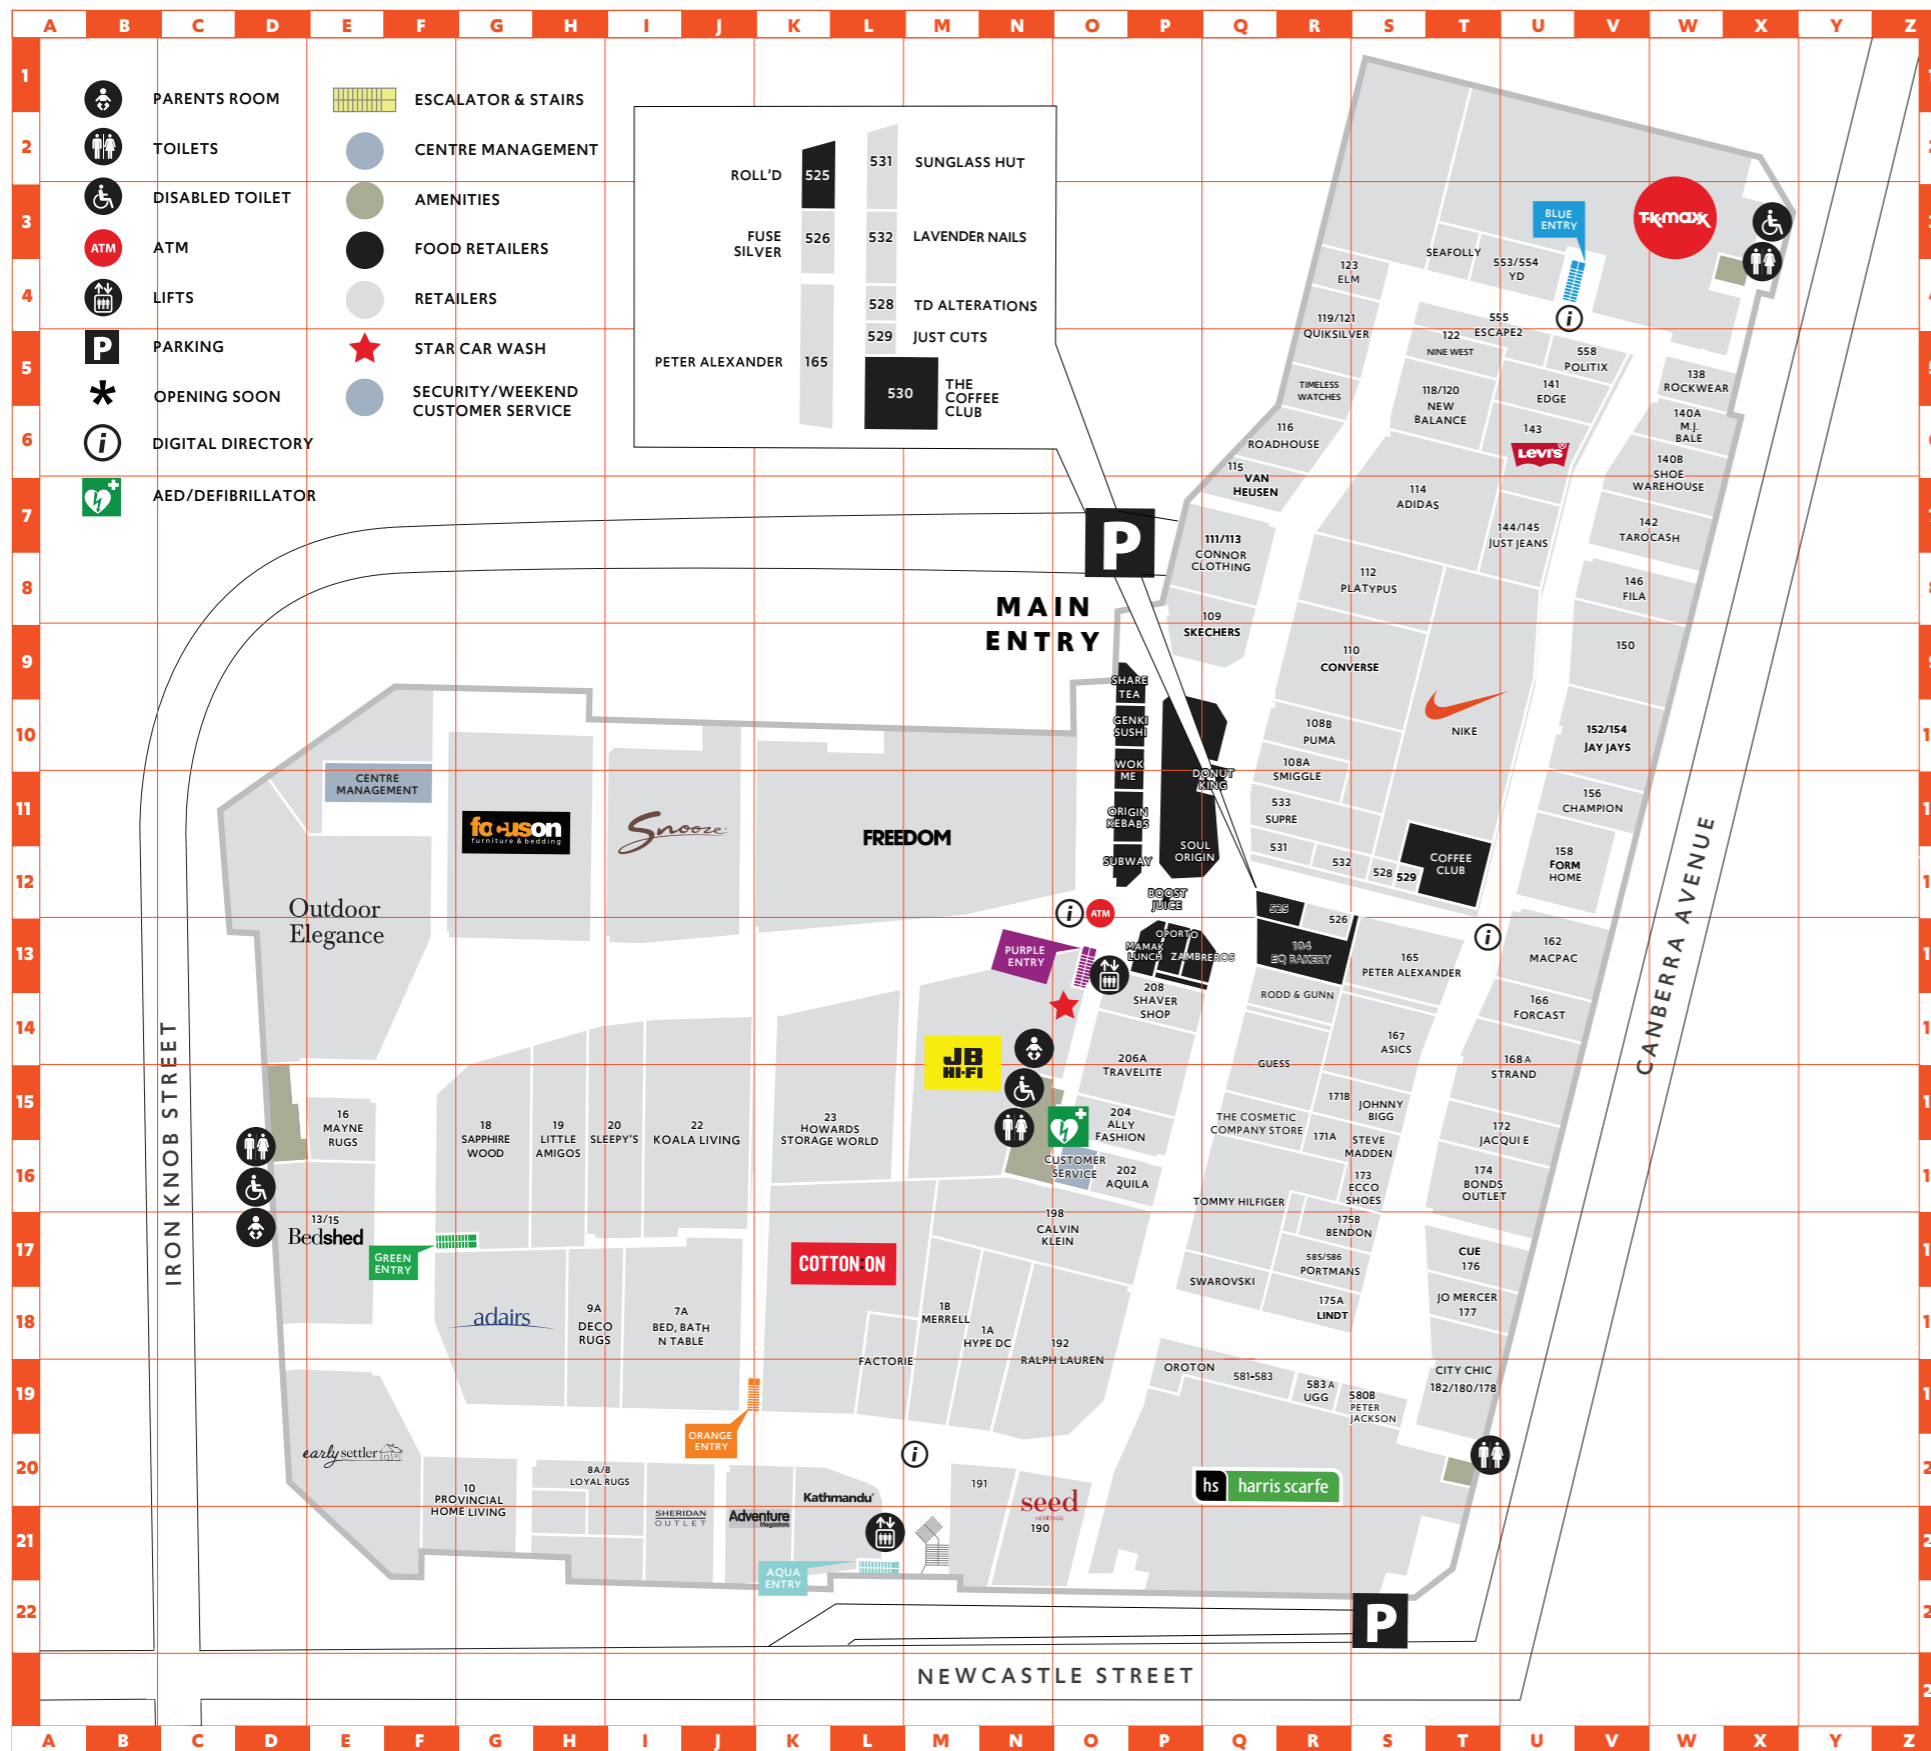

- F18 ADAIRS
- T7 ADIDAS
- K20 ADVENTURE MEGA STORE
- P16 ALLY FASHION
- P16 AQUILA
- T14 ASICS
- E17 BEDSHED
- J19 BED BATH N TABLE
- S17 BENDON
- T16 BONDS OUTLET
- P12 BOOST JUICE
- O17 CALVIN KLEIN
- U11 CHAMPION
- T19 CITY CHIC
- Q8 CONNOR CLOTHING
- R9 CONVERSE
- K19 COTTON ON MEGA
- T17 CUE
- H19 DECO RUGS
- Q11 DONUT KING
- F19 EARLY SETTLER
- T5 ESCAPE2
- V5 EDGE
- S16 ECCO SHOES
- S4 ELM
- Q13 EQ BAKERY
- V8 FILA
- G13 FOCUS ON FURNITURE
- T14 FORCAST
- L19 FACTORIE
- U12 FORM HOME
- N12 FREEDOM
- R12 FUSE SILVER
- P10 GENKI SUSHI
- Q14 GUESS
- O20 HARRIS SCARFE
- K14 HOWARDS STORAGE WORLD
- M19 HYPE DC
- T15 JACQUIE
- U10 JAY JAYS
- M14 JB HI-FI HOME
- T18 JO MERCER
- S15 JOHNNY BIGG
- S12 JUST CUTS
- U7 JUST JEANS
- L20 KATHMANDU
- J14 KOALA LIVING
- R12 LAVENDER NAILS
- U6 LEVIS*
- H14 LITTLE AMIGOS
- R18 LINDT CHOCOLATE SHOP
- H20 LOYAL RUGS
- U13 MACPAC
- P13 MAMAK LUNCH
- E15 MAYNE RUGS
- M19 MERRELL
- W6 M.J. BALE
- S5 NEW BALANCE
- U10 NIKE
- T5 NINE WEST
- P13 OPORTO
- O11 ORIGIN KEBABS
- P19 OROTON
- F14 OUTDOOR ELEGANCE
- T13 PETER ALEXANDER
- S19 PETER JACKSON
- R18 PLATYPUS
- V5 POLITIX
- S17 PORTMANS
- G20 PROVINCIAL HOME LIVING
- Q10 PUMA
- S5 QUIKSILVER
- O18 RALPH LAUREN
- R6 ROADHOUSE
- W5 ROCKWEAR
- R13 RODD & GUNN
- Q12 ROLL'D
- G16 SAPPHIRE WOOD
- T3 SEAFOLLY
- N20 SEED
- O9 SHARETEA
- P14 SHAVR SHOP
- I20 SHERIDAN
- V6 SHOE WAREHOUSE
- Q9 SKECHERS
- I14 SLEEPY'S
- Q10 SMIGGLE
- I13 SNOOZE
- P12 SOUL ORIGIN
- S15 STEVE MADDEN
- T14 STRAND
- P12 SUBWAY
- Q12 SUNGLASS HUT
- Q11 SUPRE
- P18 SWAROVSKI
- V7 TAROCASH
- S12 TD ALTERATIONS
- T12 THE COFFEE CLUB
- Q15 THE COSMETIC COMPANY STORE
- R5 TIMELESS WATCHES
- W4 TK MAXX
- P16 TOMMY HILFIGER
- P15 TRAVELITE
- Q19 UGG
- Q7 VAN HEUSEN
- P10 WOK ME
- P13 ZAMBREROS
- U4 YD